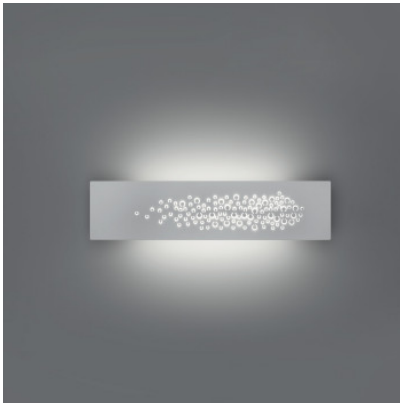

## Artemide Islet

The LED wall lamp Islet by Artemide consists of a rectangular reflector with many small apertures forming a unique pattern. Of aluminium and synthetics. Dimmable Push.

white	309,00 €-MSRP-350,00 €
MPN	1627020A
EAN	8052993010827

Bulbs	16W LED, 1174 lm, 3000K, CRI 90.
Dimensions	Width 45 cm, height 11 cm, depth 6 cm.

25.04.2024 18:58:47

All prices shown include 19% VAT for deliveries to Deutschland excluding possible shipping costs.