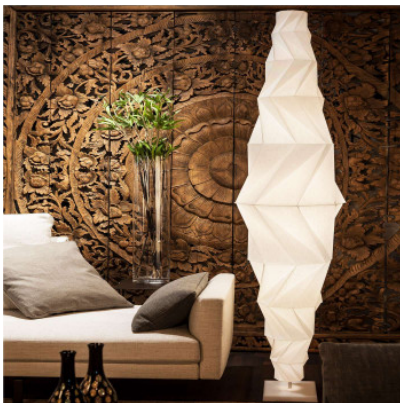

## Artemide IN-EI Minomushi Floor

Floor lamp IN-EI Minomushi Floor by Artemide with pleated diffuser made of PET fabric. Diffuse lighting. Recycled PET, metal, methacrylate, polycarbonate and aluminium. With dimmer on the cable.

white	1.619,00 €-MSRP-2.155,00-€
MPN	1698010A
EAN	8052993012258

Bulbs	28W LED, 3000K, 2527 lm, CRI=90.
Dimensions	Diameter 58 cm, height 210.5 cm, base diameter 30 cm.

19.04.2024 20:01:10

All prices shown include 19% VAT for deliveries to Deutschland excluding possible shipping costs.