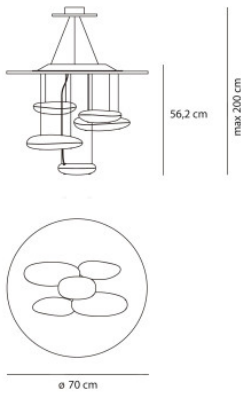

Artemide Mercury Mini Suspension LED

The suspension Mercury Mini Sospensione LED by Artemide for indirect illumination. With five pebble-like synthetic bodies, suspended on a stainless steel reflector. Dimmable Push.

2700K	1.525,00 € -MSRP 1.695,00 €
MPN	1477W10A
EAN	8052993044167

3000K	1.525,00 € -MSRP 1.695,00 €
MPN	1477110A
EAN	8052993009906

Bulbs	29W LEDs, CRI=95, 1447 lm (2700K) or 1547 lm (3000K).
Dimensions	Diameter 70 cm, height 56.9 cm, total height with suspension min. 96.4 cm, max. 261.4 cm.