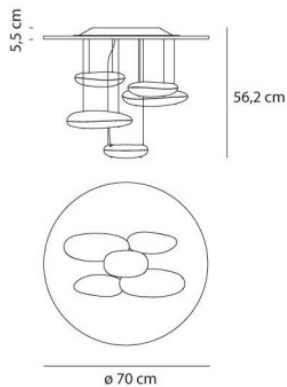

Artemide Mercury Mini Soffitto LED

The ceiling lamp Mercury Mini Soffitto LED by Artemide with five light body of chromed thermoplastic moulded by injection, suspended on a stainless steel plate. Dimmable Push.

2700K	1.169,00 € -MSRP 1.500,00 €
MPN	1476W10A
EAN	8052993044150

3000K	1.169,00 € -MSRP 1.500,00 €
MPN	1476110A
EAN	8052993009883

Bulbs	29W LEDs, CRI=90, 1447 lm (2700K) or 1547 lm (3000K).
Dimensions	Diameter 70 cm, height 56.2 cm.