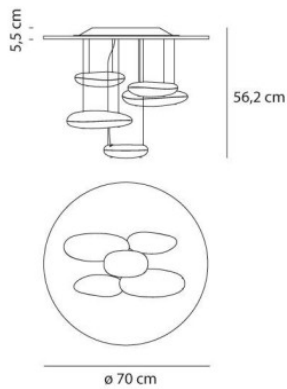

Artemide Mercury Mini Ceiling LED

The ceiling lamp Mercury Mini Soffitto LED by Artemide with five light body of chromed thermoplastic moulded by injection, suspended on a stainless steel plate. Dimmable Push.

2700K	1.390,00 € -MSRP 1.545,00 €
MPN	1476W10A
EAN	8052993044150

3000K	1.390,00 € -MSRP 1.545,00 €
MPN	1476110A
EAN	8052993009883

Bulbs	29W LEDs, CRI=90, 1447 lm (2700K) or 1547 lm (3000K).
Dimensions	Diameter 70 cm, height 56.2 cm.