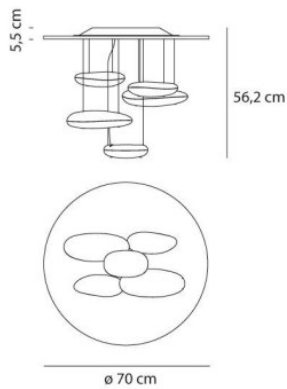

## Artemide Mercury Mini Ceiling LED

The ceiling lamp Mercury Mini Soffitto LED by Artemide with five light body of chromed thermoplastic moulded by injection, suspended on a stainless steel plate. Dimmable Push.

2700K	1.390,00 € -MSRP 1.545,00 €
MPN	1476W10A
EAN	8052993044150

3000K	1.390,00 € -MSRP 1.545,00 €
MPN	1476110A
EAN	8052993009883

Bulbs	29W LEDs, CRI=90, 1447 lm (2700K) or 1547 lm (3000K).
Dimensions	Diameter 70 cm, height 56.2 cm.