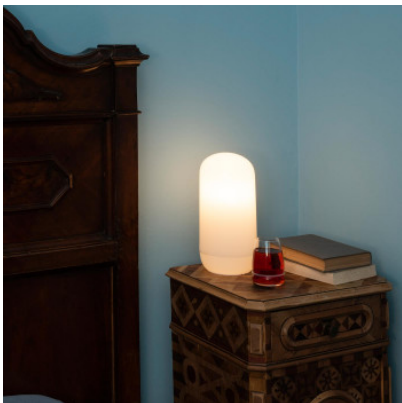

17.05.2024 21:57:10

All prices shown include 19% VAT for deliveries to Deutschland excluding possible shipping costs.

Lumen Lighting Nostraforma GmbH & Co KG
Bodenseestr. 129 | DE-81243 München
FON: +49 (0) 89 820 80 62 0 | FAX: +49 (0) 89 820 80 62 200
MAIL: nostraforma@nostraforma.com | WEB: www.nostraforma.com
BANK: Stadtparkasse München | BLZ: 701 500 00 | KTO: 907 228 290
IBAN: DE 85 7015 0000 0907 2282 90 | BIC: SSKMDEMM

UST-ID: DE 813 992 226
Registergericht München HRA 88136
Persönlich haftende Gesellschafter
Nostraforma Verwaltungs GmbH
Registergericht München HRA 175844
Geschäftsführer: Cerchi Alexander, Cerchi Patrick, Cerchi Manuel