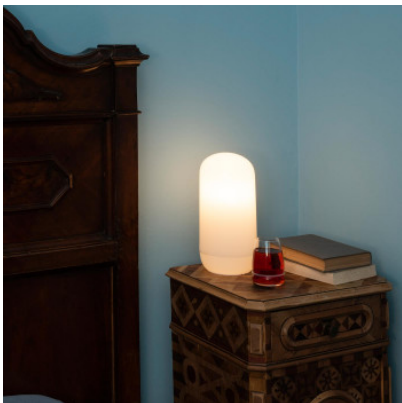

19.04.2024 22:19:03

All prices shown include 19% VAT for deliveries to Deutschland excluding possible shipping costs.

Lumen Lighting Nostraforma GmbH & Co KG
Bodenseestr. 129 | DE-81243 München
FON: +49 (0) 89 820 80 62 0 | FAX: +49 (0) 89 820 80 62 200
MAIL: nostraforma@nostraforma.com | WEB: www.nostraforma.com
BANK: Stadtparkasse München | BLZ: 701 500 00 | KTO: 907 228 290
IBAN: DE 85 7015 0000 0907 2282 90 | BIC: SSKMDEMM

UST-ID: DE 813 992 226
Registergericht München HRA 88136
Persönlich haftende Gesellschafter
Nostraforma Verwaltungs GmbH
Registergericht München HRA 175844
Geschäftsführer: Cerchi Alexander, Cerchi Patrick, Cerchi Manuel