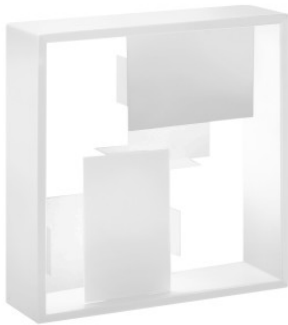

Artemide Fato

The table lamp Fato by Artemide is made of lacquered metal and can be mounted as a wall lamp. Indirect light, geometrical light and shadow interplay. With electrical cable and switch.

| | |
|-------|-----------------------------------|
| white | 299,00 € MSRP 390,00 € |
| MPN | 0048010A |
| EAN | 8052993000279 |

| | |
|------|-----------------------------------|
| gold | 329,00 € MSRP 420,00 € |
| MPN | 0048050A |
| EAN | 8052993000293 |

Bulbs 2 x max. 30W E14 halogen lamp
 Dimensions Length 35 cm, height 35 cm, depth 10 cm.