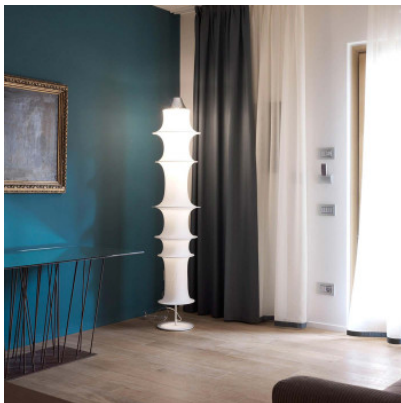

Artemide Falkland Floor

The Falkland floor lamp by Artemide with a white, elastic textile diffuser, stretched on white metallic rings. Structure of grey metal. Decorative lighting column, with diffuse light.

not fireproof MPN	504,00 €-MSRP-560,00-€ DS2040BAR00+DS2040BB00+DS2040CRC
fireproof MPN	508,00 €-MSRP-565,00-€ DS2040BAR00+DS2040BB00+DS2040CRCI

Bulbs	1 x max. 77W E27 halogen lamp or 1 x max. 8W E27 LED lamp.
Dimensions	Height 195 cm, diameter 40 cm.