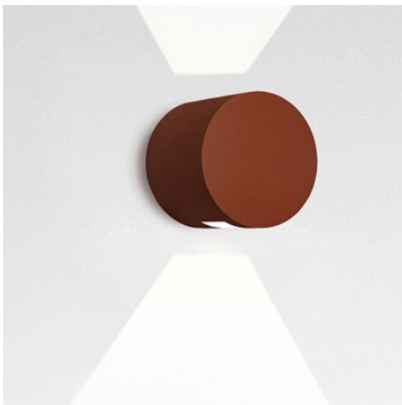

## Artemide Effetto Round 2 Large Beams

The Effetto Round 2 Large Beams LED wall lamp by Artemide with a round aluminium casing and two diffusers of synthetics, creates two large luminous cones onto the wall. IP65, for outside.

white	329,00 €-MSRP-500,00-€
MPN	T42112LW00

Bulbs	7W LED, 100 lm, 3000K, beam angle 2 x 38°.
Dimensions	Diameter 16 cm, depth 14 cm.

28.04.2024 22:37:15

All prices shown include 19% VAT for deliveries to Deutschland excluding possible shipping costs.