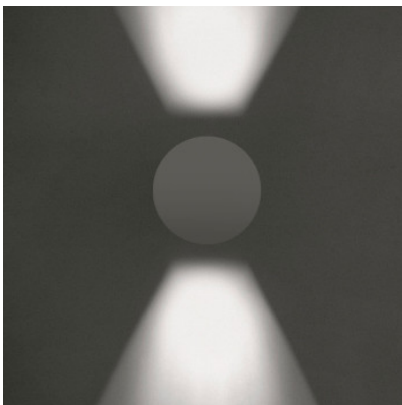

## Artemide Effetto Round 2 Large Beams

The Effetto Round 2 Large Beams LED wall lamp by Artemide with a round aluminium casing and two diffusers of synthetics, creates two large luminous cones onto the wall. IP65, for outside.

white	329,00 €-MSRP-500,00-€
MPN	T42112LW00

Bulbs	7W LED, 100 lm, 3000K, beam angle 2 x 38°.
Dimensions	Diameter 16 cm, depth 14 cm.

28.04.2024 22:37:15

All prices shown include 19% VAT for deliveries to Deutschland excluding possible shipping costs.