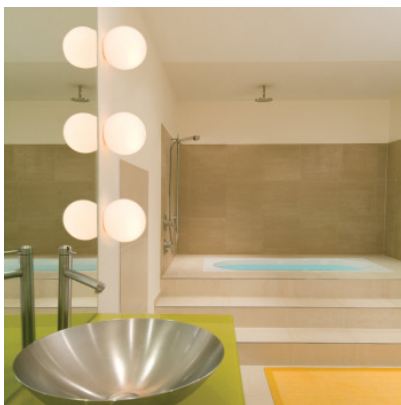

Artemide Dioscuri Wall/Ceiling

The wall and ceiling lamp Dioscuri Parete/Soffitto with diffuser of acid-etched blown glass and fixation of synthetics. Dimmable. Suitable for outdoor usage. IP44/IP65.

| | |
|--------------|-----------------------------------|
| ø 14cm, IP44 | 139,00 € MSRP 155,00 € |
| MPN | 1039110A |
| EAN | 8052993059819 |
| ø 25cm, IP65 | 252,00 € MSRP 280,00 € |
| MPN | 0112010A |
| EAN | 8052993000651 |
| ø 35cm, IP65 | 324,00 € MSRP 360,00 € |
| MPN | 0116010A |
| EAN | 8052993000682 |
| ø 42cm, IP65 | 418,00 € MSRP 465,00 € |
| MPN | 0117010A |
| EAN | 8052993000712 |