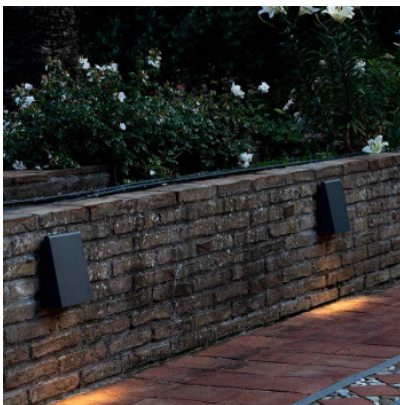

Artemide Cuneo Mini LED

The slender, flat, wedge-shaped Cuneo Mini LED wall lamp for outside. Aluminium casing with a diffuser equipped with fixed LEDs. Direct or indirect lighting. IP65 protection.

anthracite	319,00 €-MSRP-357,00 €
MPN	T082820
EAN	8052993077974
rust-coloured	319,00 €-MSRP-357,00 €
MPN	T082810
EAN	8052993077967
white	319,00 €-MSRP-357,00 €
MPN	T082800
EAN	8052993077950

Bulbs 11W LED, 805 lm, 3000K, CRI 80.
Dimensions Height 20 cm, width 6.4 cm, depth 8 cm.

20.04.2024 15:14:01

All prices shown include 19% VAT for deliveries to Deutschland excluding possible shipping costs.

Lumen Lighting Nostraforma GmbH & Co KG
Bodenseestr. 129 | DE-81243 München
FON: +49 (0) 89 820 80 62 0 | FAX: +49 (0) 89 820 80 62 200
MAIL: nostraforma@nostraforma.com | WEB: www.nostraforma.com
BANK: Stadtparkasse München | BLZ: 701 500 00 | KTO: 907 228 290
IBAN: DE 85 7015 0000 0907 2282 90 | BIC: SSKMDEMM

UST-ID: DE 813 992 226
Registergericht München HRA 88136
Persönlich haftende Gesellschafter
Nostraforma Verwaltungs GmbH
Registergericht München HRA 175844
Geschäftsführer: Cerchi Alexander, Cerchi Patrick, Cerchi Manuel