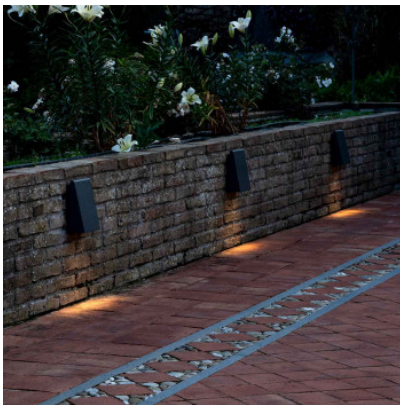

Artemide Cuneo Mini LED

The slender, flat, wedge-shaped Cuneo Mini LED wall lamp for outside. Aluminium casing with a diffuser equipped with fixed LEDs. Direct or indirect lighting. IP65 protection.

anthracite	319,00 €-MSRP-357,00 €
MPN	T082820
EAN	8052993077974
rust-coloured	319,00 €-MSRP-357,00 €
MPN	T082810
EAN	8052993077967
white	319,00 €-MSRP-357,00 €
MPN	T082800
EAN	8052993077950

Bulbs 11W LED, 805 lm, 3000K, CRI 80.
Dimensions Height 20 cm, width 6.4 cm, depth 8 cm.

20.04.2024 15:14:01

All prices shown include 19% VAT for deliveries to Deutschland excluding possible shipping costs.

Lumen Lighting Nostraforma GmbH & Co KG
Bodenseestr. 129 | DE-81243 München
FON: +49 (0) 89 820 80 62 0 | FAX: +49 (0) 89 820 80 62 200
MAIL: nostraforma@nostraforma.com | WEB: www.nostraforma.com
BANK: Stadtparkasse München | BLZ: 701 500 00 | KTO: 907 228 290
IBAN: DE 85 7015 0000 0907 2282 90 | BIC: SSKMDEMM

UST-ID: DE 813 992 226
Registergericht München HRA 88136
Persönlich haftende Gesellschafter
Nostraforma Verwaltungs GmbH
Registergericht München HRA 175844
Geschäftsführer: Cerchi Alexander, Cerchi Patrick, Cerchi Manuel