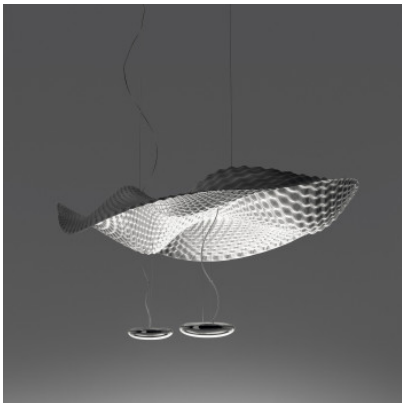

Artemide Cosmic Angel Suspension

Suspension Cosmic Angel by Artemide for indirect illumination: with shade of methacrylate and two lighting units of cast aluminium. Dimmable.

aluminium / chrome	2.416,00 €-MSRP 2.685,00 €
MPN	1513010A
EAN	8052993010100

Bulbs	2 x max. 400W R7s halogen lamps.
Dimensions	Length 177 cm, width 81 cm, height 63.5 cm, total height with suspension max. 200 cm.

04.05.2024 18:12:48

All prices shown include 19% VAT for deliveries to Deutschland excluding possible shipping costs.