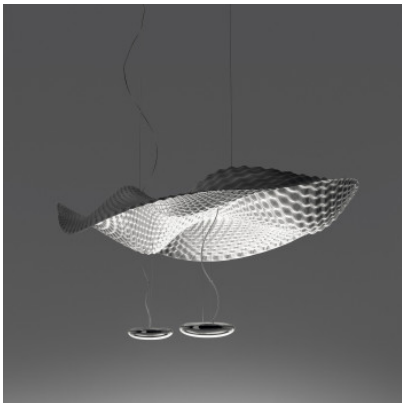

## Artemide Cosmic Angel Sospensione

Suspension Cosmic Angel by Artemide for indirect illumination: with shade of methacrylate and two lighting units of cast aluminium. Dimmable.

aluminium / chrome	2.339,00 €-MSRP-2.605,00-€
MPN	1513010A
EAN	8052993010100

Bulbs	2 x max. 400W R7s halogen lamps.
Dimensions	Length 177 cm, width 81 cm, height 63.5 cm, total height with suspension max. 200 cm.

24.04.2024 10:53:29

All prices shown include 19% VAT for deliveries to Deutschland excluding possible shipping costs.