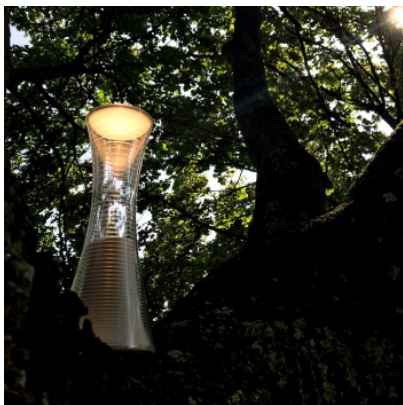

Artemide Come Together

The rechargeable Come Together table lamp by Artemide with an elegant body of methacrylate and aluminium. with integrated LEDs. IP20 protection.

white	209,00 € MSRP 235,00 €
MPN	0165W10A
EAN	8052993080387
aluminium	239,00 € MSRP 270,00 €
MPN	0165W20A
EAN	8052993080394
copper	239,00 € MSRP 270,00 €
MPN	0165W30A
EAN	8052993080417

Bulbs 3,6W LED, 374 lm, 2700K, CRI 80.
 Dimensions Height 26.5 cm, base diameter 10 cm, upper diameter 8.5 cm. Weight 400 g.