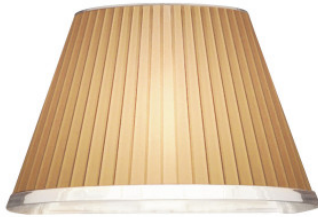

Artemide Choose Wall

The wall lamp Choose Parete by Artemide with protection against splash water (IP23). Conical shade of parchment and transparent polycarbonate. Direct and indirect illumination.

parchment	135,00 € MSRP 150,00 €
MPN	1142020A
EAN	8052993007483

white	135,00 € MSRP 150,00 €
MPN	1142110A
EAN	8052993056603

Bulbs 1 x max. 46W E14 halogen lamp.
 Dimensions Height 14.6 cm, depth 18.4 cm, width 23.7 cm, top width 13.1 cm.

04.05.2024 19:38:48

All prices shown include 19% VAT for deliveries to Deutschland excluding possible shipping costs.