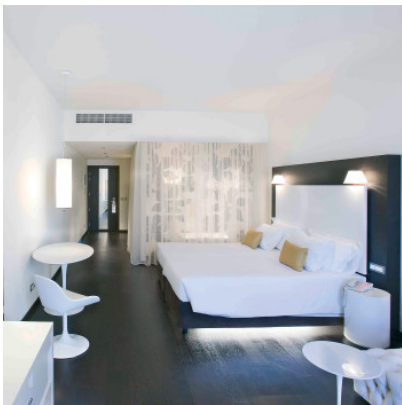

04.05.2024 19:38:48

All prices shown include 19% VAT for deliveries to Deutschland excluding possible shipping costs.

Lumen Lighting Nostraforma GmbH & Co KG
Bodenseestr. 129 | DE-81243 München
FON: +49 (0) 89 820 80 62 0 | FAX: +49 (0) 89 820 80 62 200
MAIL: nostraforma@nostraforma.com | WEB: www.nostraforma.com
BANK: Stadtparkasse München | BLZ: 701 500 00 | KTO: 907 228 290
IBAN: DE 85 7015 0000 0907 2282 90 | BIC: SSKMDEMM

UST-ID: DE 813 992 226
Registergericht München HRA 88136
Persönlich haftende Gesellschafter
Nostraforma Verwaltungs GmbH
Registergericht München HRA 175844
Geschäftsführer: Cerchi Alexander, Cerchi Patrick, Cerchi Manuel