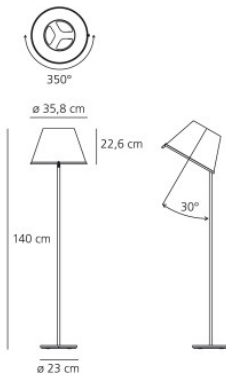

## Artemide Choose Terra

The Choose Terra floor lamp by Artemide with a shade of parchment paper and polycarbonate, tiltable by 30 degrees and a structure of metal and zamak. With switch on the cable.

grey structure, parchment paper shade	509,00 €-MSRP-570,00-€
MPN	1136020A
EAN	8052993007407

chromed structure, parchment paper shade	619,00 €-MSRP-690,00-€
MPN	1136120A
EAN	8052993056214

chromed structure, white shade	619,00 €-MSRP-690,00-€
MPN	1136110A
EAN	8052993056191

Bulbs 2 x max. 52W E27 halogen lamps.  
 Dimensions Total height 140 cm, shade diameter 35.8 cm, shade height 22.6 cm, base diameter 23 cm.