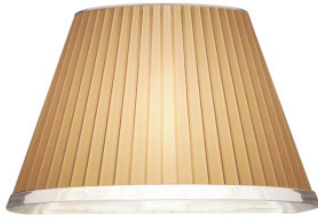

## Artemide Choose Parete

The wall lamp Choose Parete by Artemide with protection against splash water (IP23). Conical shade of parchment and transparent polycarbonate. Direct and indirect illumination.

parchment	129,00 € <del>MSRP 145,00 €</del>
MPN	1142020A
EAN	8052993007483

white	129,00 € <del>MSRP 145,00 €</del>
MPN	1142110A
EAN	8052993056603

Bulbs 1 x max. 46W E14 halogen lamp.  
 Dimensions Height 14.6 cm, depth 18.4 cm, width 23.7 cm, top width 13.1 cm.