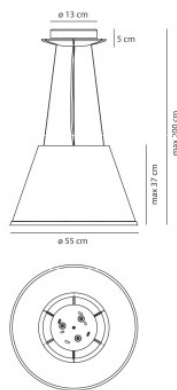

Artemide Choose Mega Suspension

The suspension Choose Mega Sospensione by Artemide with conical shade of pleated parchment paper and transparent polycarbonate. Direct and indirect light.

parchment	549,00 € -MSRP-610,00 €
MPN	1124020A
EAN	8052993007285

white	549,00 € -MSRP-610,00 €
MPN	1124110A
EAN	8052993076519

Bulbs 3 x max. 77W E27 halogen bulbs or 3 x max. 15W E27 LED lamps.
Dimensions Shade diameter 55 cm, shade height 37 cm, canopy diameter 13 cm, canopy height 5 cm, total height with suspension max. 200 cm.