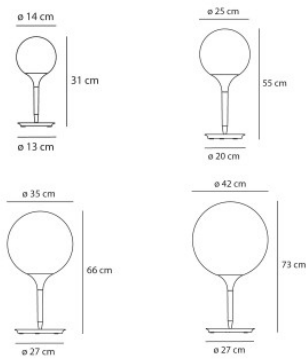

Artemide Castore Table

The table lamp Castore Tavolo by Artemide with diffuser of blown glass, lighting synthetic stem and zamak base. Castore 25 and 35 dimmable on the base, Castore 14 with switch on the cable.

ø 14cm	194,00 €-MSRP-215,00-€
MPN	1044110A
EAN	8052993059895
ø 25cm	409,00 €-MSRP-455,00-€
MPN	1050010A
EAN	8052993006776
ø 35cm	590,00 €-MSRP-655,00-€
MPN	1049010A
EAN	8052993006653

Bulbs	Castore Tavolo 14: 1 x max. 4W E14 LED lamp. Castore Tavolo 25: 1 x max. 100W E27 halogen lamp. Castore Tavolo 35: 1 x max. 150W E27 halogen lamp.
Dimensions	Castore Tavolo 14: diameter 14 cm, total height 31 cm, base diameter 13 cm. Castore Tavolo 25: diameter 25 cm, total height 55 cm, base diameter 20 cm. Castore Tavolo 35: diameter 35 cm, total height 66 cm, base diameter 27 cm.