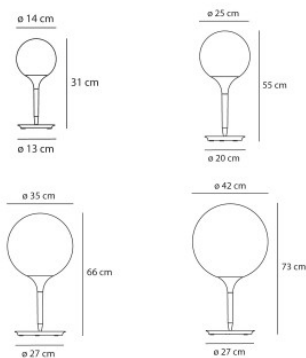

Artemide Castore Table

The table lamp Castore Tavolo by Artemide with diffuser of blown glass, lighting synthetic stem and zamak base. Castore 25 and 35 dimmable on the base, Castore 14 with switch on the cable.

ø 14cm	194,00 €-MSRP-215,00-€
MPN	1044110A
EAN	8052993059895
ø 25cm	409,00 €-MSRP-455,00-€
MPN	1050010A
EAN	8052993006776
ø 35cm	590,00 €-MSRP-655,00-€
MPN	1049010A
EAN	8052993006653

Bulbs	Castore Tavolo 14: 1 x max. 4W E14 LED lamp. Castore Tavolo 25: 1 x max. 100W E27 halogen lamp. Castore Tavolo 35: 1 x max. 150W E27 halogen lamp.
Dimensions	Castore Tavolo 14: diameter 14 cm, total height 31 cm, base diameter 13 cm. Castore Tavolo 25: diameter 25 cm, total height 55 cm, base diameter 20 cm. Castore Tavolo 35: diameter 35 cm, total height 66 cm, base diameter 27 cm.