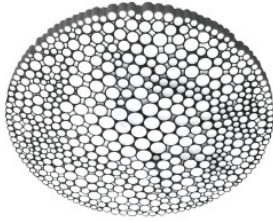

Artemide Calipso Wall/Ceiling

Wall/ceiling light Calipso Wall/Ceiling LED by Artemide with a flat, round plastic shade with a perforated pattern. Direct lighting. Dimmable Push or Artemide App.

2700K, Push/App	949,00 € -MSRP 1.060,00 €
MPN	0210W10APP
EAN	8052993063212

3000K, Push/App	949,00 € -MSRP 1.060,00 €
MPN	0210010APP
EAN	8052993062840

Bulbs 55W LED, 2884 lm, 2700K/3000K, CRI=90.
 Dimensions Diameter 52.6 cm, height 7.6 cm.