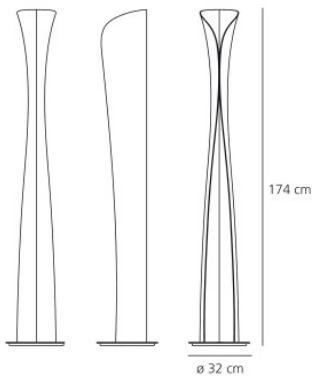

Artemide Cadmo Terra LED

Floor lamp Cadmo Terra with painted steel shade and painted stainless steel base. Dimmable LED uplight and non-dimmable GU10 downlight inside. Switch and touch dimmer separately on the cable.

| | |
|--------------------|----------------------------|
| white, 2700K | 1.679,00 €-MSRP 1.870,00-€ |
| MPN | 1361W20A |
| EAN | 8052993047731 |
| Luminous flux (lm) | 3831 |
| white, 3000K | 1.679,00 €-MSRP 1.870,00-€ |
| MPN | 1361020A |
| EAN | 8052993009173 |
| Luminous flux (lm) | 4003 |
| black/white 2700K | 1.809,00 €-MSRP 2.010,00-€ |
| MPN | 1361W10A |
| EAN | 8052993047717 |
| Luminous flux (lm) | 3831 |
| black/white 3000K | 1.809,00 €-MSRP 2.010,00-€ |
| MPN | 1361010A |
| EAN | 8052993009142 |
| Luminous flux (lm) | 4003 |