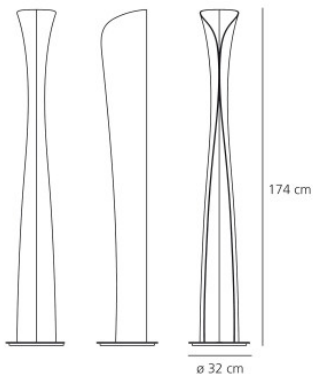

Artemide Cadmo Floor LED

Floor lamp Cadmo Terra with painted steel shade and painted stainless steel base. Dimmable LED uplight and non-dimmable GU10 downlight inside. Switch and touch dimmer separately on the cable.

white, 2700K	1.733,00 €-MSRP 1.925,00-€
MPN	1361W20A
EAN	8052993047731
Luminous flux (lm)	3831

white, 3000K	1.733,00 €-MSRP 1.925,00-€
MPN	1361020A
EAN	8052993009173
Luminous flux (lm)	4003

black/white 2700K	1.863,00 €-MSRP 2.070,00-€
MPN	1361W10A
EAN	8052993047717
Luminous flux (lm)	3831

black/white 3000K	1.863,00 €-MSRP 2.070,00-€
MPN	1361010A
EAN	8052993009142
Luminous flux (lm)	4003

04.05.2024 9:50:29

All prices shown include 19% VAT for deliveries to Deutschland excluding possible shipping costs.

Lumen Lighting Nostraforma GmbH & Co KG
Bodenseestr. 129 | DE-81243 München
FON: +49 (0) 89 820 80 62 0 | FAX: +49 (0) 89 820 80 62 200
MAIL: nostraforma@nostraforma.com | WEB: www.nostraforma.com
BANK: Stadtparkasse München | BLZ: 701 500 00 | KTO: 907 228 290
IBAN: DE 85 7015 0000 0907 2282 90 | BIC: SSKMDEMM

UST-ID: DE 813 992 226
Registergericht München HRA 88136
Persönlich haftende Gesellschafter
Nostraforma Verwaltungs GmbH
Registergericht München HRA 175844
Geschäftsführer: Cerchi Alexander, Cerchi Patrick, Cerchi Manuel