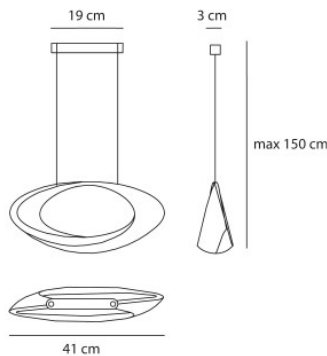

Artemide Cabildo Sospensione LED

LED pendant light Cabildo Sospensione by Artemide has an oval diffuser of white lacquered aluminium for indirect and diffuse lighting. Dimmable Push.

2700K	529,00 €-MSRP-585,00-€
MPN	1182W10A
EAN	8052993043931

3000K	529,00 €-MSRP-585,00-€
MPN	1182010A
EAN	8052993007858

Bulbs 44W LED, 2,824 lm (3000K) or 2,641 lm (2700K), CRI 90.
Dimensions Total height max. 150 cm, shade width 41 cm, shade height 19 cm, shade depth 9.5 cm, canopy width 19 cm, canopy height 3 cm.