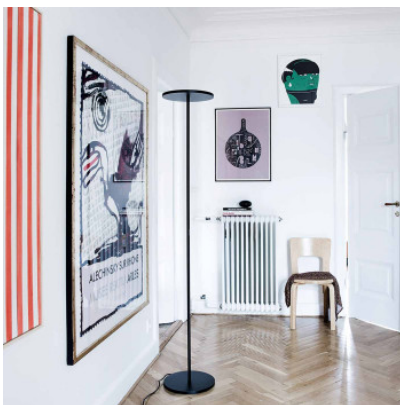

Artemide Athena

LED floor lamp Athena Terra by Artemide with essential shape. LED uplighter of aluminium and metal, with switch dimmer on the stem. For indirect lighting.

white, 2700K	789,00 € -MSRP 1.060,00 €
MPN	1833W20A
EAN	8052993061942

Bulbs	44W LED, 3266 lm (2700K), 3492 lm (3000K), CRI 90.
Dimensions	Height 183.1 cm, shade diameter 32 cm, base diameter 32 cm.

24.04.2024 16:45:03

All prices shown include 19% VAT for deliveries to Deutschland excluding possible shipping costs.