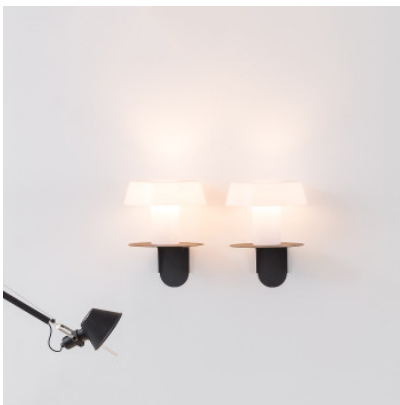

## Artemide Amami

Table lamp Amami by Artemide made of white polycarbonate for diffused light. Minimalist design by Naoto Fukasawa. With switch on the cable.

Artemide Amami

199,00 € ~~MSRP 220,00 €~~

MPN	DX0110A00
EAN	8052993057082
Base	E27
Dimmable	x
Number of bulbs	1
Diameter	39 cm
Height	30 cm