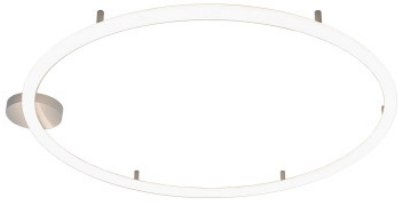

Artemide Alphabet of Light Circular Wall/Ceiling

The LED wall and ceiling lamp Alphabet of Light C/W Circular has a ring-shaped diffuser of methacrylate and aluminium. Diffuse light. Dimmable Push/App.

ø 90cm	1.571,00 € MSRP 1.745,00 €
MPN	1306000APP
ø 155cm	2.457,00 € MSRP 2.730,00 €
MPN	1307000APP

Bulbs ø 90 cm: 55W LED, 6040 lm, 3000K, CRI 80. ø 155 cm: 91W LED, 10740 lm, 3000K, CRI 80.
Dimensions Diameter 90 cm / 155 cm, total height 10 cm, tube diameter 5 cm, canopy diameter 23.7 cm.