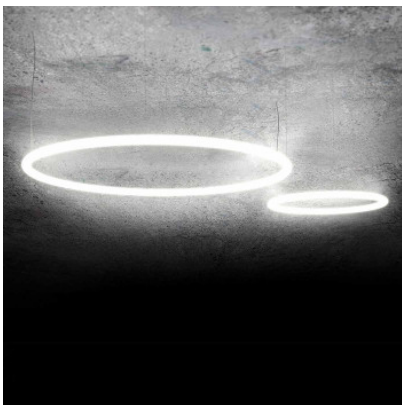

Artemide Alphabet of Light Circular Suspension

The LED suspension Alphabet of Light S Circular of aluminium and methacrylate with ring-shaped synthetic diffuser and discreet suspension. Diffuse light. Dimmable Push/App or Push/DALI.

ø 90cm	1.571,00 €-MSRP 1.745,00-€
MPN	1206000APP
ø 155cm	2.457,00 €-MSRP 2.730,00-€
MPN	1207000APP

Bulbs	ø 90 cm: 55W LED, 6040 lm, 3000K, CRI 80. ø 155 cm: 91W LED, 10740 lm, 3000K, CRI 80.
Dimensions	Diameter 90 cm / 155 cm, height 10 cm, tube diameter 5 cm, canopy diameter 23.7 cm, total height with suspension 50-150 cm.