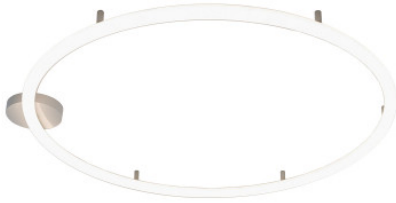

Artemide Alphabet of Light C/W Circular

The LED wall and ceiling lamp Alphabet of Light C/W Circular has a ring-shaped diffuser of methacrylate and aluminium. Diffuse light. Dimmable Push/App.

| | |
|----------------|--|
| ø 90cm MPN | 1.529,00 €-MSRP 1.695,00 € 1306000APP |
| ø 155cm MPN | 2.389,00 €-MSRP 2.650,00 € 1307000APP |

Bulbs ø 90 cm: 55W LED, 6040 lm, 3000K, CRI 80. ø 155 cm: 91W LED, 10740 lm, 3000K, CRI 80.
Dimensions Diameter 90 cm / 155 cm, total height 10 cm, tube diameter 5 cm, canopy diameter 23.7 cm.