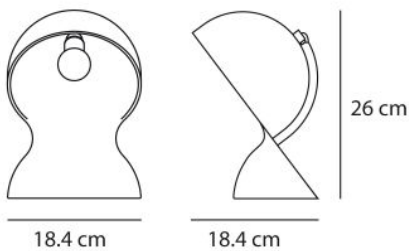

white	€ 83,00
MPN	1466000A
EAN	8052993009722

Brand	Artemide
Bulbs	1 x max. 30W E14 halogen lamp.
Dimensions	Height 26 cm, width 18.4 cm, depth 18.4 cm.

21.09.2021 18:24:02

All prices shown include 19% VAT for deliveries to Deutschland excluding possible shipping costs.