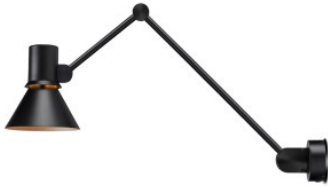

Anglepoise Type 80 W3 Wall Light

Wall light Anglepoise Type 80 W3 made of aluminum, steel and plated fittings. 3 joints, tiltable 60-90°. Lamp arm can be swiveled by 35°. With switch on the lampshade.

Grey Mist	369,00 € MSRP 435,00 €
MPN	33048
EAN	5019644330485