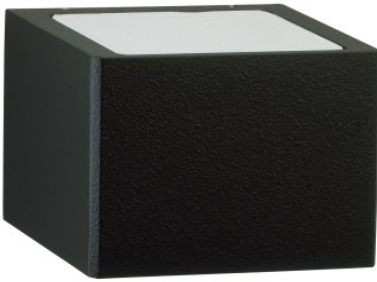

## Albert Type 6167

Wall light Albert 6167 with two-sided light emission, made of cast aluminum with opal glass with mounting plate. Set up for 1x QT 14 60W, socket G9. IP44.

black	199,00 €-MSRP 217,00 €
MPN	666167
EAN	4007235661675

white	199,00 €-MSRP 217,00 €
MPN	686167
EAN	4007235861679

silver	219,00 €-MSRP 250,00 €
MPN	696167
EAN	4007235961676

Dimensions Height 100 mm, width 150 mm, depth 100 mm.