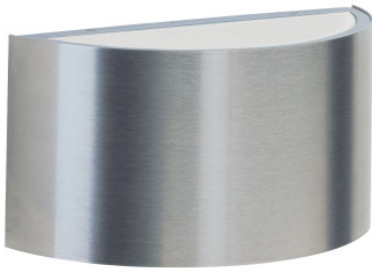

Albert Type 6146

Wall light Albert 6146 with light emission on two sides, made of stainless steel with opal glass, mounting plate made of cast aluminium. Set up for 1x QT14 60W, socket G9. IP44.

stainless steel	209,00 € MSRP 228,00 €
MPN	696146
EAN	4007235961461

Dimensions Length 200 mm, height 105 mm, depth 90 mm